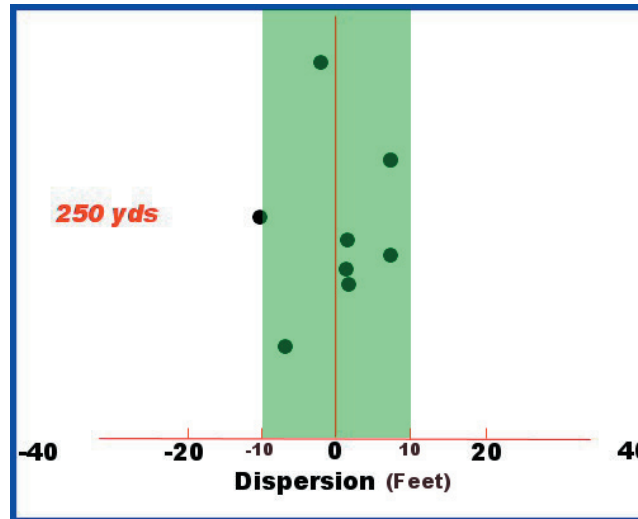

## STRAIGHTER DRIVES!

Robotic testing proved Launcher Tee's Awesome Accuracy

We tested Launcher Tee on a different day from previous tests with little to no wind. **The results were excellent** in regards to accuracy! As you can see in the chart above, our total average of (8) drives was **Only 6ft off of the center line!**